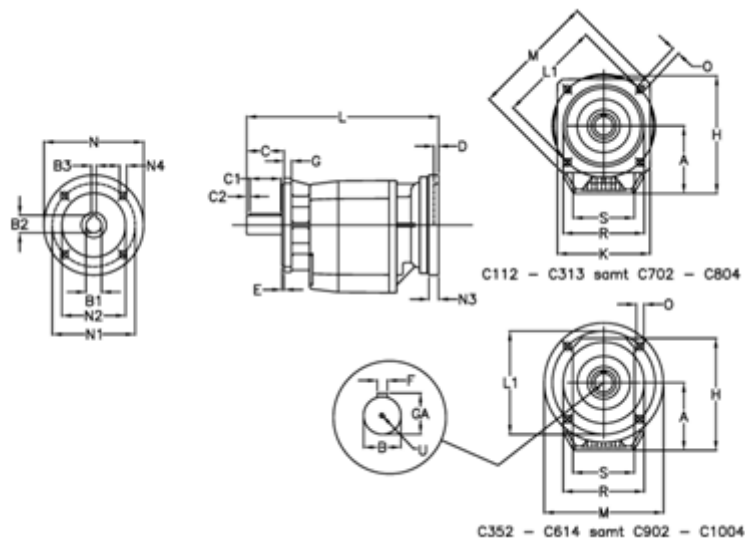

Article number: 40600800962455  
 Description: Helical gearbox  
 C802F-9,6-P160B5

## Measures

A = 247.0	D = 6.0	L1 = 350	R = 320
B = 80	E = 5	M = 400	S = 300
B1 = 42	F = 22	N = 350	U = M20x42
B2 = 45.3	G = 20	N1 = 300	
B3 = 12	GA = 85.0	N2 = 250	
C = 140	H = 422.0	N3 = 23	
C1 = 110	K = 350	N4 = 18	
C2 = 15	L = 635.0	O = 18.0	